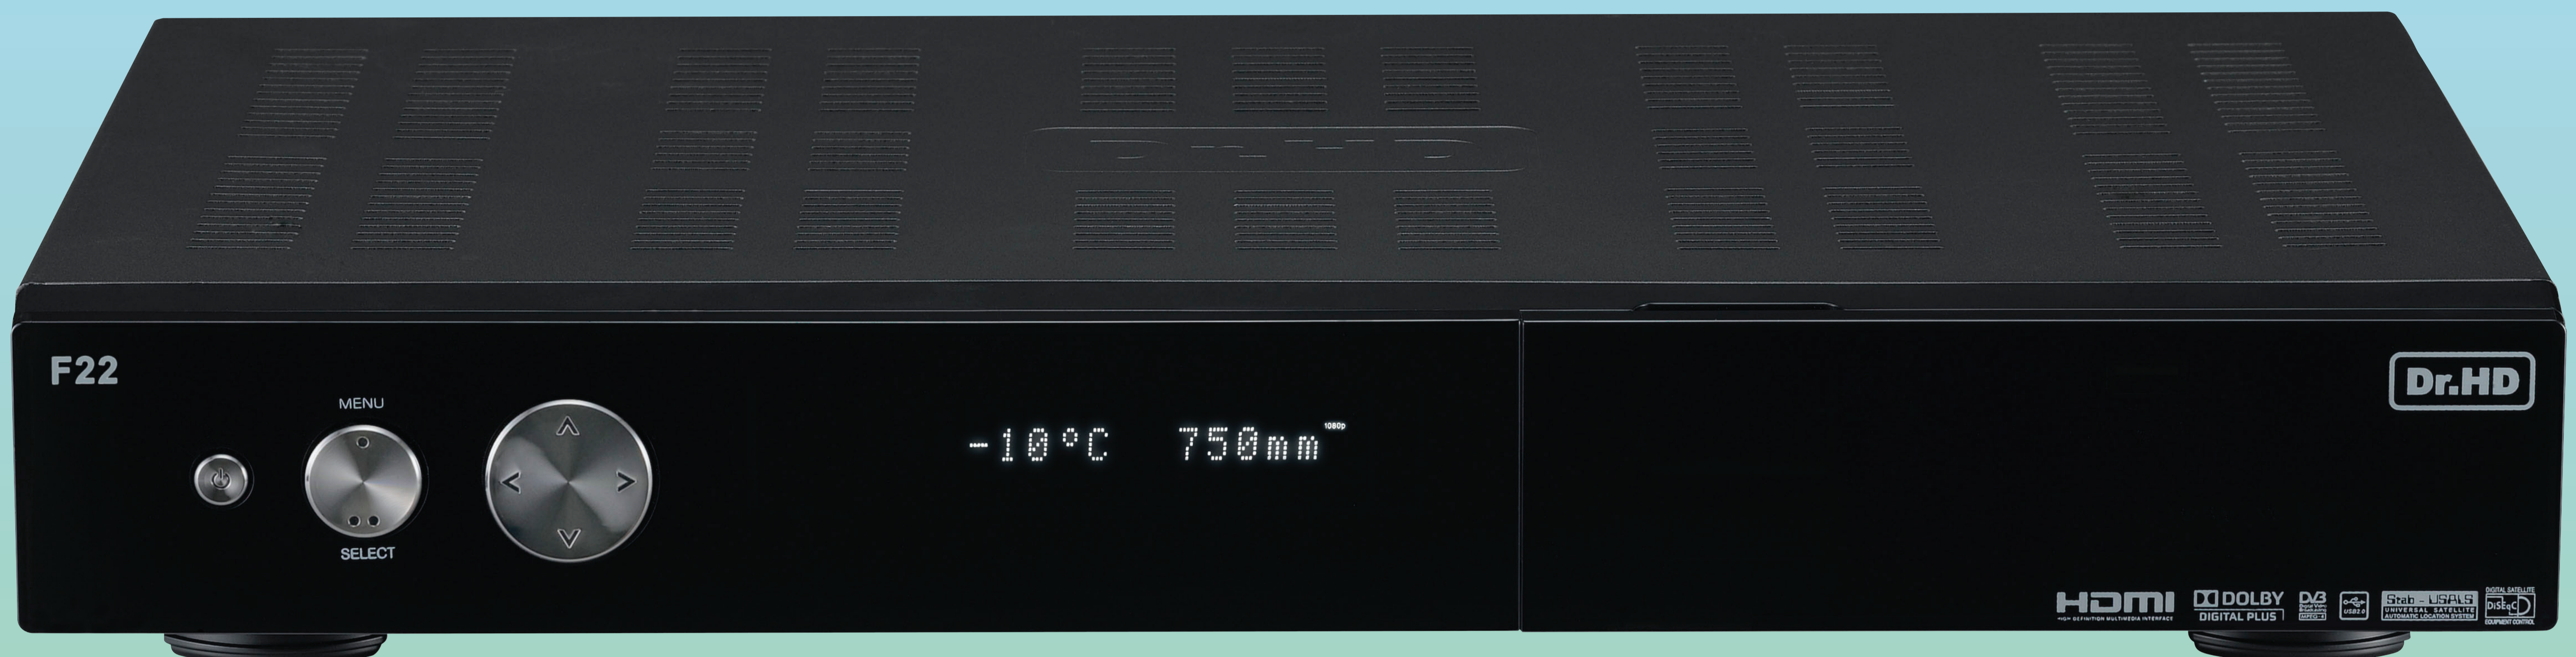

Hi-Fi HDTV TRIPLE TUNER RECEIVER WITH LAN

Just what the doctor ordered!

LARGE AND STYLISH RECEIVER. FOR THOSE WHO CAN AFFORD

F22

- **Stylish Piano Black** 430mm (17") case for Hi-Fi stand
- **Best of two worlds:** Linux and RTOS versions to be released
- **Any Network, Any Signal:** three tuners, 1 is interchangeable, so STB can be: 2* DVB-S2 + DVB-T2, 2*Satellite + DVB-C, DVB-C + DVB-T, (DVB-T2 for Great Britain), etc
- **SATA Hard Disk inside** (2.5", 3.5") for PVR functions, time-shift, etc.
- **Media player**
- **Weather station** (no IP connection needed)
- **USB ports:** enough (+ optional SD card-reader)
- **Spectrum Analyzer**
- **Internet Widgets** via **IP LAN** connection
- **SILENT.** Yes, this set-top box is not just as quiet as competitors can be, it is **silent**. Fan-less design, green eco-friendly solutions, low heat emission. Buy a SSD (Solid State Drive) HDD to complement this 100% quiet solution.
- **Analog Video input** for **high-quality** (better than most PC cards) digitizing your VHS-tapes, security, etc
- **ENOUGH** card-readers and Common Interface slots
- **Upscaler** for best viewing experience with SD channels on HDTV panels
- **Our well known hi-fi Video Output Circuits** for a quality picture

IT IS FUN TO USE and GOOD PICTURE
(special algorithm upscaler and special video output solutions)