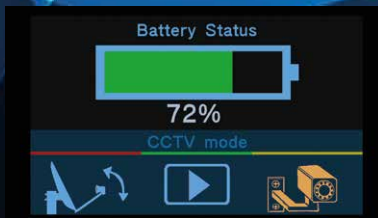

Multi-functional Meter Dr.HD 1000S

Searching of satellite and terrestrial signal,
re-invented!

Now the installations are **EFF**ective:
Easy, **F**ast, **F**un!

- » DVB-S/S2 for new transponders
- » DVB-T2/DVB-C spectrum (450-900 MHz)
- » New contrast color display
- » Strong aluminum drop-proof housing
- » Fast real-time Spectrum (sat+terrestrial)
- » Red/Green LED signal bar display for use in bright sunlight or in cold
- » Big S/N display
- » BER, MER
- » Signal Constellation function
- » Special bag with blinds for good screen view in direct sunlight
- » Three ways to fix it and to have screen in sight with both hands free:
 - on hand
 - on belt
 - with neck strap
- » Low weight: 470 grams (1.05 lb)
- » Stream NIT analyzer: Satellite pos, Prov. name, service names, TP details
- » 250 ... 2350 MHz input frequency
- » A/V-inputs (RCA) for testing STB, CCTV function
- » 12V out for powering CCTV cameras
- » Can be charged from any DC power 10 ... 15V
- » Can work without battery, taking power from satellite receiver LNB cable (14/19V)
- » Signal Strength and Quality Digital Meter (big digits + bar view)
- » Audio and visual indication of signal lock and signal strength
- » Auto search, blind search
- » USB port for more functions
- » Wi-Fi connectivity (dongle needed)
- » Watching of live channels
- » Remote control included
- » DISEqC 1.0/1.1/1.2/USALS support
- » Field-editing of data is possible
- » Li-Pol battery, fast charge
- » Battery Life: 3.5...4 hrs with standard LNB, 7 hrs in A/V in mode
- » HDMI output
- » RS232 for service functions
- » Included: bag, AC charger, car charger, remote control, A/V in cables, 12V out cable