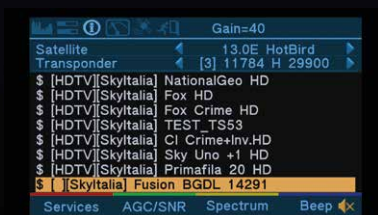

Multi-functional Meter Dr.HD 1000S

Searching of satellite and terrestrial signal,
re-invented!

Now the installations are **EFF**ective:
Easy, **F**ast, **F**un!

- » DVB-S/S2 for new transponders
- » DVB-T2/DVB-C spectrum (450-900 MHz)
- » New contrast color display
- » Strong aluminum drop-proof housing
- » Fast real-time Spectrum (sat+terrestrial)
- » Red/Green LED signal bar display for use in bright sunlight or in cold
- » Big S/N display
- » BER, MER
- » Signal Constellation function
- » Special bag with blinds for good screen view in direct sunlight
- » Three ways to fix it and to have screen in sight with both hands free:
 - on hand
 - on belt
 - with neck strap
- » Low weight: 470 grams (1.05 lb)
- » Stream NIT analyzer: Satellite pos, Prov. name, service names, TP details
- » 250 ... 2350 MHz input frequency
- » A/V-inputs (RCA) for testing STB, CCTV function
- » 12V out for powering CCTV cameras
- » Can be charged from any DC power 10 ... 15V
- » Can work without battery, taking power from satellite receiver LNB cable (14/19V)
- » Signal Strength and Quality Digital Meter (big digits + bar view)
- » Audio and visual indication of signal lock and signal strength
- » Auto search, blind search
- » USB port for more functions
- » Wi-Fi connectivity (dongle needed)
- » Watching of live channels
- » Remote control included
- » DISEqC 1.0/1.1/1.2/USALS support
- » Field-editing of data is possible
- » Li-Pol battery, fast charge
- » Battery Life: 3.5...4 hrs with standard LNB, 7 hrs in A/V in mode
- » HDMI output
- » RS232 for service functions
- » Included: bag, AC charger, car charger, remote control, A/V in cables, 12V out cable