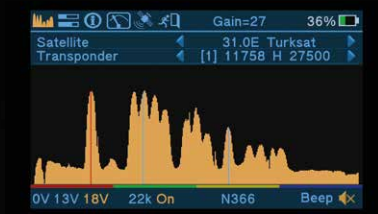

Multi-functional Meter Dr.HD 1000S

Searching of satellite and terrestrial signal,
re-invented!

Now the installations are **EFF**ective:
Easy, **F**ast, **F**un!

- » DVB-S/S2 for new transponders
- » DVB-T2/DVB-C spectrum (450-900 MHz)
- » New contrast color display
- » Strong aluminum drop-proof housing
- » Fast real-time Spectrum (sat+terrestrial)
- » Red/Green LED signal bar display for use in bright sunlight or in cold
- » Big S/N display
- » BER, MER
- » Signal Constellation function
- » Special bag with blinds for good screen view in direct sunlight
- » Three ways to fix it and to have screen in sight with both hands free:
 - on hand
 - on belt
 - with neck strap
- » Low weight: 470 grams (1.05 lb)
- » Stream NIT analyzer: Satellite pos, Prov. name, service names, TP details
- » 250 ... 2350 MHz input frequency
- » A/V-inputs (RCA) for testing STB, CCTV function
- » 12V out for powering CCTV cameras
- » Can be charged from any DC power 10 ... 15V
- » Can work without battery, taking power from satellite receiver LNB cable (14/19V)
- » Signal Strength and Quality Digital Meter (big digits + bar view)
- » Audio and visual indication of signal lock and signal strength
- » Auto search, blind search
- » USB port for more functions
- » Wi-Fi connectivity (dongle needed)
- » Watching of live channels
- » Remote control included
- » DISEqC 1.0/1.1/1.2/USALS support
- » Field-editing of data is possible
- » Li-Pol battery, fast charge
- » Battery Life: 3.5...4 hrs with standard LNB, 7 hrs in A/V in mode
- » HDMI output
- » RS232 for service functions
- » Included: bag, AC charger, car charger, remote control, A/V in cables, 12V out cable