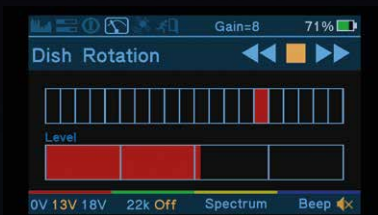

Multi-functional Meter Dr.HD 1000S

Searching of satellite and terrestrial signal,
re-invented!

Now the installations are **EFF**ective:
Easy, **F**ast, **F**un!

- » DVB-S/S2 for new transponders
- » DVB-T2/DVB-C spectrum (450-900 MHz)
- » New contrast color display
- » Strong aluminum drop-proof housing
- » Fast real-time Spectrum (sat+terrestrial)
- » Red/Green LED signal bar display for use in bright sunlight or in cold
- » Big S/N display
- » BER, MER
- » Signal Constellation function
- » Special bag with blinds for good screen view in direct sunlight
- » Three ways to fix it and to have screen in sight with both hands free:
 - on hand
 - on belt
 - with neck strap
- » Low weight: 470 grams (1.05 lb)
- » Stream NIT analyzer: Satellite pos, Prov. name, service names, TP details
- » 250 ... 2350 MHz input frequency
- » A/V-inputs (RCA) for testing STB, CCTV function
- » 12V out for powering CCTV cameras
- » Can be charged from any DC power 10 ... 15V
- » Can work without battery, taking power from satellite receiver LNB cable (14/19V)
- » Signal Strength and Quality Digital Meter (big digits + bar view)
- » Audio and visual indication of signal lock and signal strength
- » Auto search, blind search
- » USB port for more functions
- » Wi-Fi connectivity (dongle needed)
- » Watching of live channels
- » Remote control included
- » DISEqC 1.0/1.1/1.2/USALS support
- » Field-editing of data is possible
- » Li-Pol battery, fast charge
- » Battery Life: 3.5...4 hrs with standard LNB, 7 hrs in A/V in mode
- » HDMI output
- » RS232 for service functions
- » Included: bag, AC charger, car charger, remote control, A/V in cables, 12V out cable